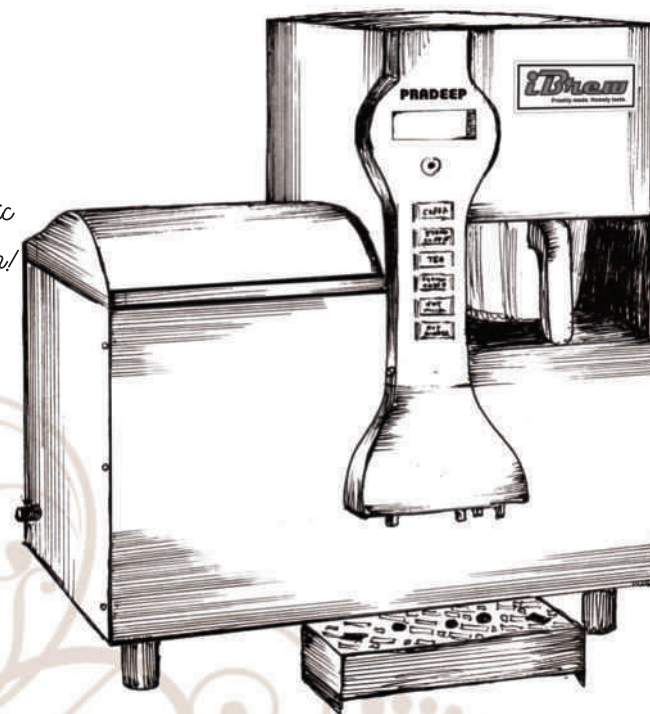

Beverage Equipment

Our range of coffee and chai brewers are designed to offer the rich and authentic taste of South Indian filter coffee and karak chai with a simple press of a button!

Available in of manual/auto fill with manual/automatic dispensing varieties, our coffee machines allow to brew and dispense up to

120 cups of freshly brewed coffee in just one brew cycle.

Consequent brew cycles can continue without any interruption in dispensing.

Some models can also dispense hot water and milk separately.

Made from the finest, food-grade stainless steel our range of brewers and dispensers are ideal for homes, commercial kitchens,

restaurants, bars, cafeterias, canteens, pantries, banquet halls and all kinds of catering services.

Explore our collection or contact us for more information....