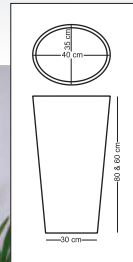

Classic Conica

Classic Crucible
Stainless Steel · Satin & Mirror

TOP DIA	HEIGHT	BOTTOM DIA
500	500	400
400	400	300

TOP DIA	HEIGHT	BOTT DIA
700	1500	500
500	800	350
400	800	300
400	600	300

Additional Sizes as per customers requirement

Conica

Stainless Steel - Satin & Mirror

Slant

TOP DIA	BOTTOM DIA	HEIGHT
400	300	800
400	300	600

Additional Sizes as per customers requirement

Ellipse

Stripe

TOP DIA	BOTTOM DIA	HEIGHT
400	300	800
400	300	600

Additional Sizes as per customers requirement

Conica - Square

Stainless Steel

Cubica

Additional sizes as per customers requirement

DIA	HEIGHT
300 mm	900 mm
300 mm	750 mm
300 mm	600 mm

Finishes : Polished / Mirror & Satin / Brushed