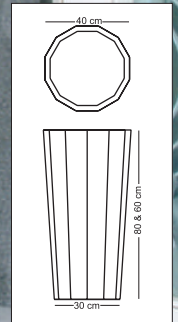

Classic Conica

Classic Crucible
Stainless Steel · Satin & Mirror

TOP DIA	HEIGHT	BOTTOM DIA
500	500	400
400	400	300

TOP DIA	HEIGHT	BOTT DIA
700	1500	500
500	800	350
400	800	300
400	600	300

Additional Sizes as per customers requirement

Conica

Stainless Steel - Satin & Mirror

Slant

TOP DIA	BOTTOM DIA	HEIGHT
400	300	800
400	300	600

Additional Sizes as per customers requirement

Ellipse

Stripe

TOP DIA	BOTTOM DIA	HEIGHT
400	300	800
400	300	600

Additional Sizes as per customers requirement

Conica - Square

Stainless Steel

Cubica

Additional sizes as per customers requirement

DIA	HEIGHT
300 mm	900 mm
300 mm	750 mm
300 mm	600 mm

Finishes : Polished / Mirror & Satin / Brushed