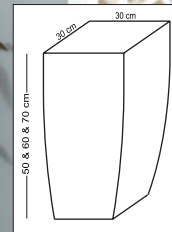

Conica

Stainless Steel - Satin & Mirror

Slant

TOP DIA	BOTTOM DIA	HEIGHT
400	300	800
400	300	600

Additional Sizes as per customers requirement

Ellipse

Stripe

TOP DIA	BOTTOM DIA	HEIGHT
400	300	800
400	300	600

Additional Sizes as per customers requirement

Conica - Square

Stainless Steel

Cubica

Additional sizes as per customers requirement

DIA	HEIGHT
300 mm	900 mm
300 mm	750 mm
300 mm	600 mm

Finishes : Polished / Mirror & Satin / Brushed