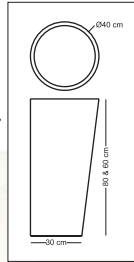

Classic Conica

Classic Crucible
Stainless Steel · Satin & Mirror

TOP DIA	HEIGHT	BOTTOM DIA
500	500	400
400	400	300

TOP DIA	HEIGHT	BOTT DIA
700	1500	500
500	800	350
400	800	300
400	600	300

Additional Sizes as per customers requirement

Conica

Stainless Steel - Satin & Mirror

Slant

TOP DIA	BOTTOM DIA	HEIGHT
400	300	800
400	300	600

Additional Sizes as per customers requirement

Ellipse

Stripe

TOP DIA	BOTTOM DIA	HEIGHT
400	300	800
400	300	600