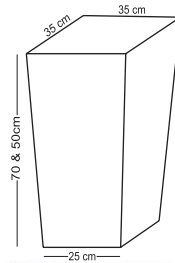

Conica

Stainless Steel - Satin & Mirror

Slant

TOP DIA	BOTTOM DIA	HEIGHT
400	300	800
400	300	600

Additional Sizes as per customers requirement

Ellipse

Stripe

TOP DIA	BOTTOM DIA	HEIGHT
400	300	800
400	300	600

Additional Sizes as per customers requirement

Conica - Square

Stainless Steel

Cubica

Additional sizes as per customers requirement

DIA	HEIGHT
300 mm	900 mm
300 mm	750 mm
300 mm	600 mm

Finishes : Polished / Mirror & Satin / Brushed